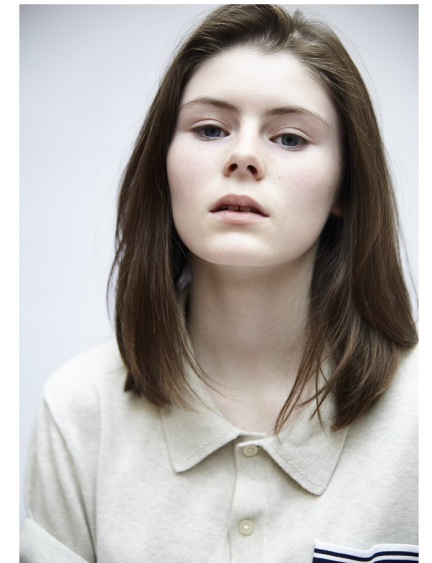

ELLA GREEN

HEIGHT 5'6" WAIST 23" HIPS 33.5" SHOE 4 UK HAIR DARK BROWN
EYES BLUE

PROFILE

MODEL MANAGEMENT LTD

Profile Model Management - 21 Little Portland Street, 1st Floor - LONDON

W1W8BT Tel : +44 20 7836 5282