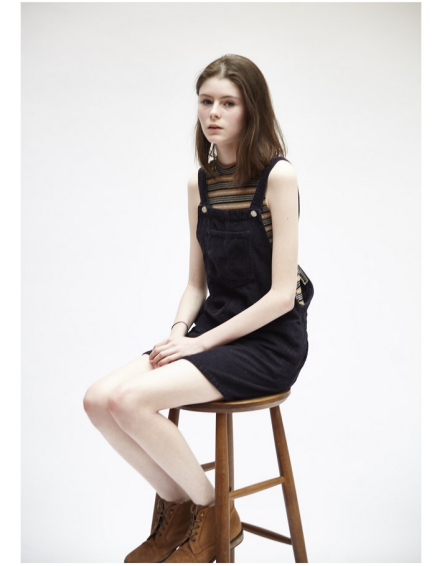

ELLA GREEN

HEIGHT 5'6" WAIST 23" HIPS 33.5" SHOE 4 UK HAIR DARK BROWN
EYES BLUE

PROFILE

MODEL MANAGEMENT LTD

Profile Model Management - 21 Little Portland Street, 1st Floor - LONDON

W1W8BT Tel : +44 20 7836 5282