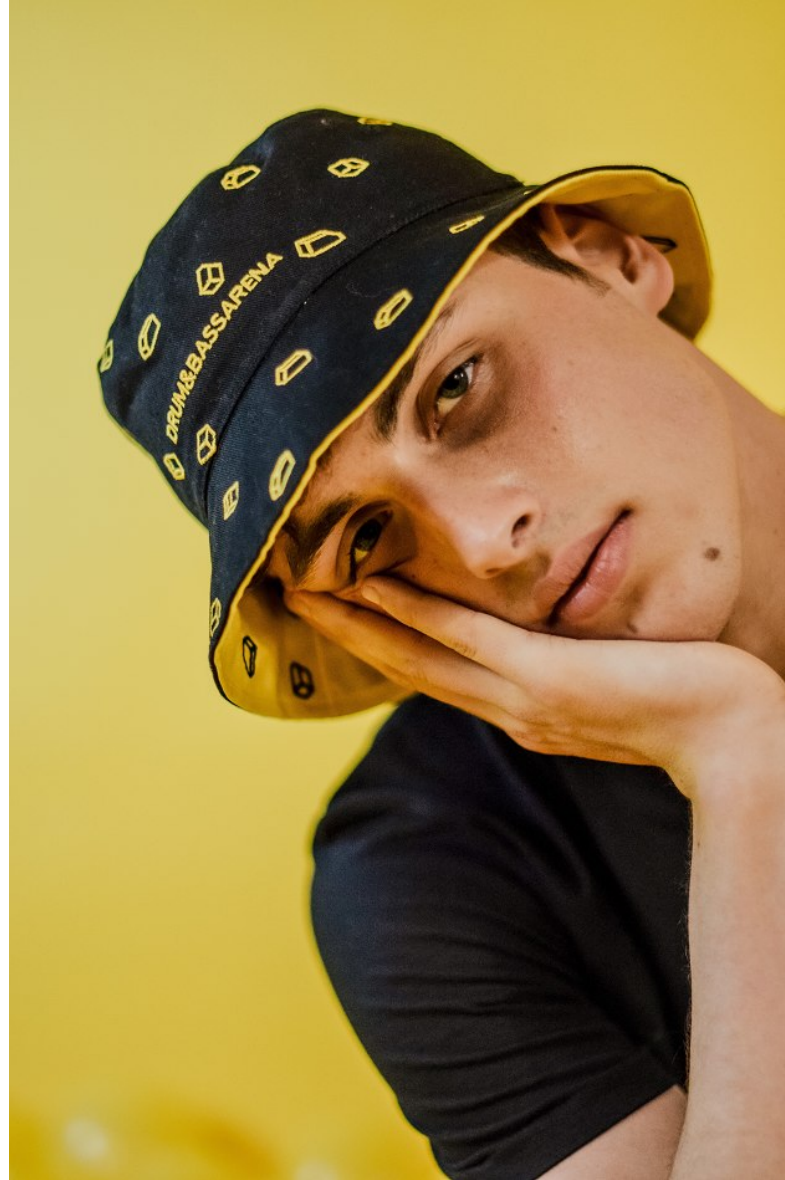

# PROFILE MODELS

RHYS

HEIGHT 6'1.5" CHEST 37" WAIST 30" SHOE 8 UK HAIR DARK BROWN EYES BLUE