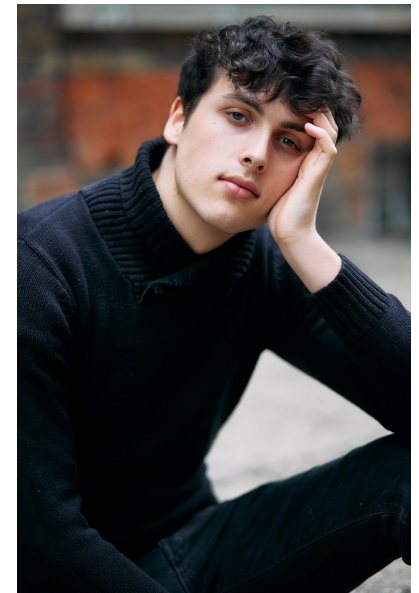

RHYS

HEIGHT 6'1.5" CHEST 37" WAIST 30" SHOE 8 UK HAIR DARK BROWN
EYES BLUE

PROFILE MODELS