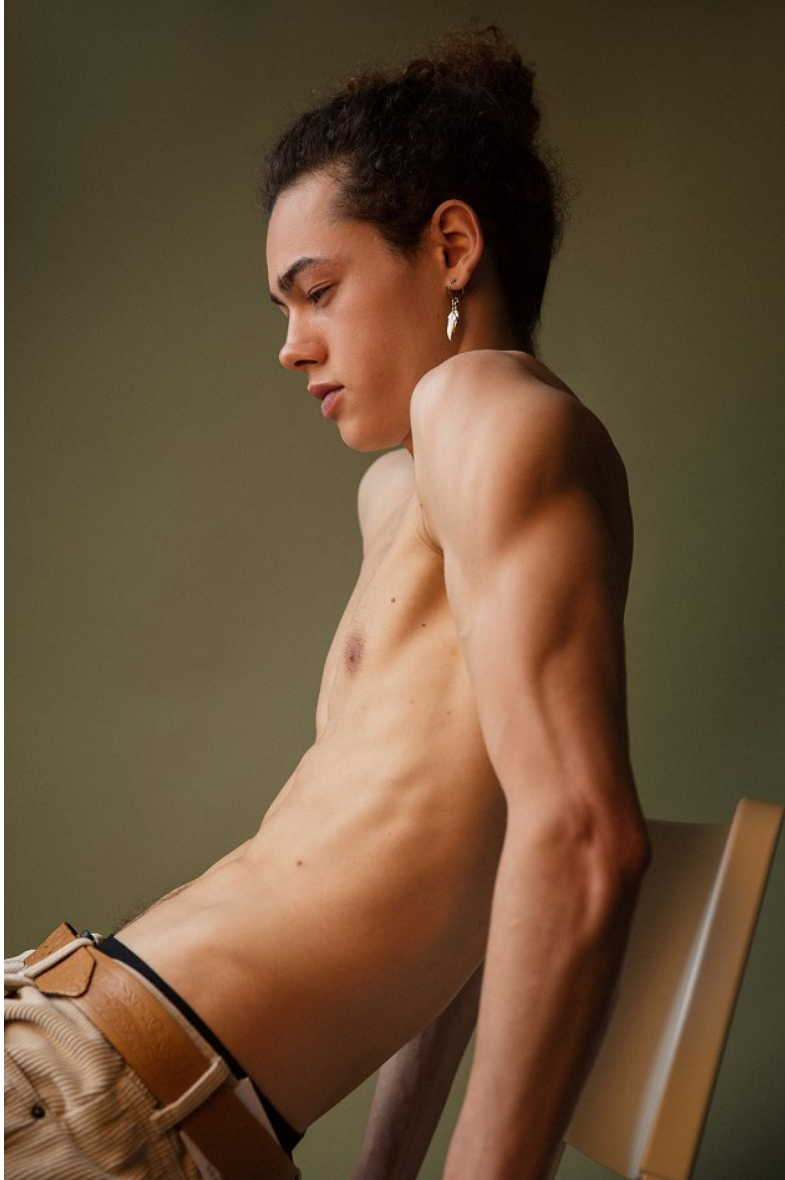

PROFILE

MODEL MANAGEMENT LTD

JEROEN N

HEIGHT 6'1" CHEST 36" WAIST 29.5" HAIR BROWN EYES BROWN

PROFILE

MODEL MANAGEMENT LTD

JEROEN N

HEIGHT 6'1" CHEST 36" WAIST 29.5" HAIR BROWN EYES BROWN