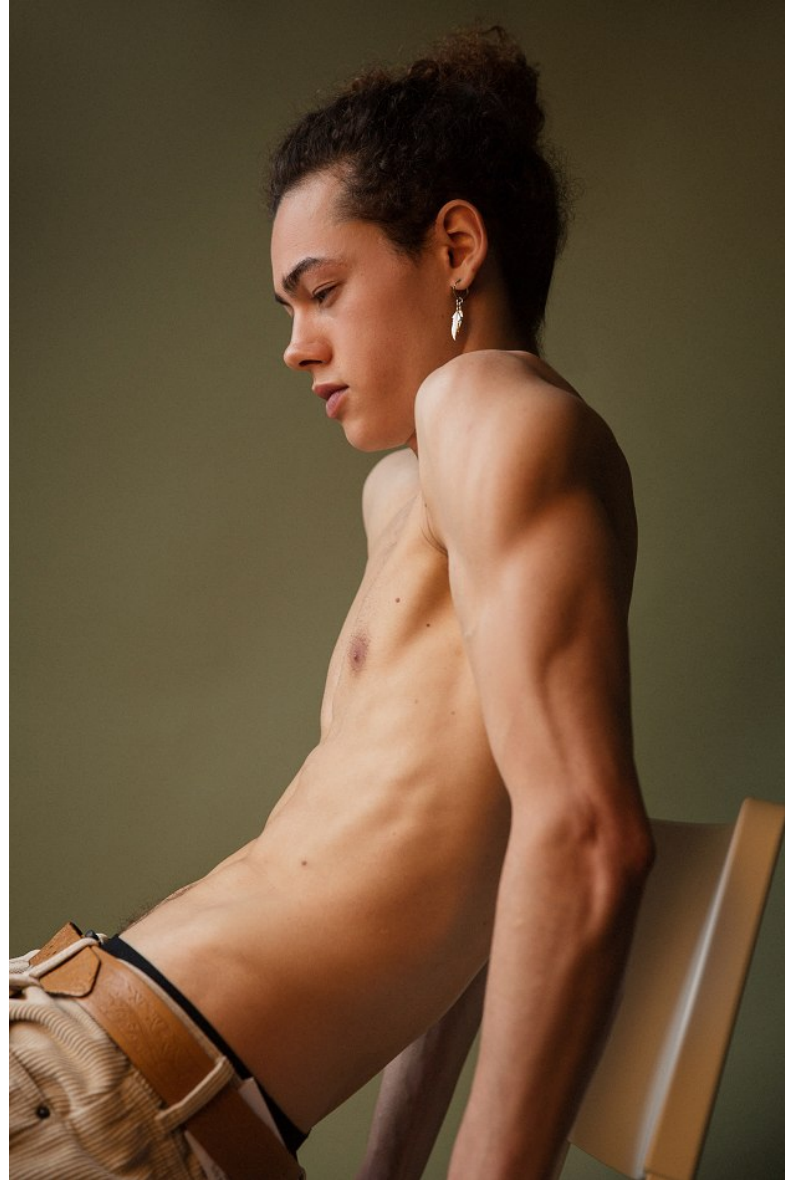

# PROFILE MODELS

JEROEN N

HEIGHT 6'1" CHEST 36" WAIST 29.5" HAIR BROWN EYES BROWN