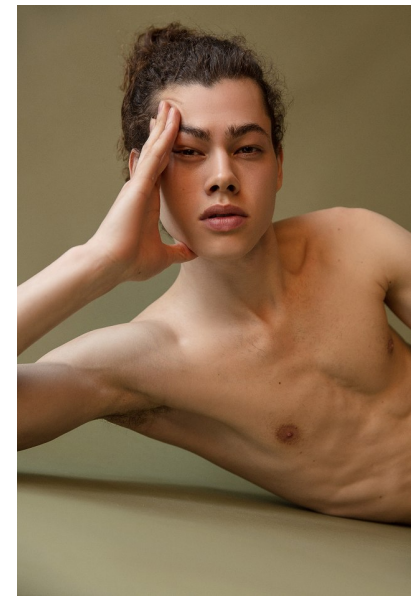

JEROEN N

HEIGHT 6'1" CHEST 36" WAIST 29.5" HAIR BROWN EYES BROWN

PROFILE MODELS