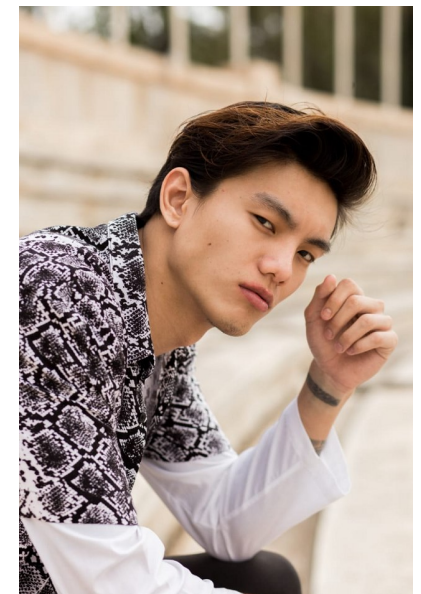

ANDY HARRIS

HEIGHT 6'0" CHEST 36" WAIST 30" SHOE 8 UK HAIR DARK BROWN
EYES BROWN

PROFILE

MODEL MANAGEMENT LTD

Profile Model Management - 21 Little Portland Street, 1st Floor - LONDON W1W8BT

Tel : +44 20 7836 5282