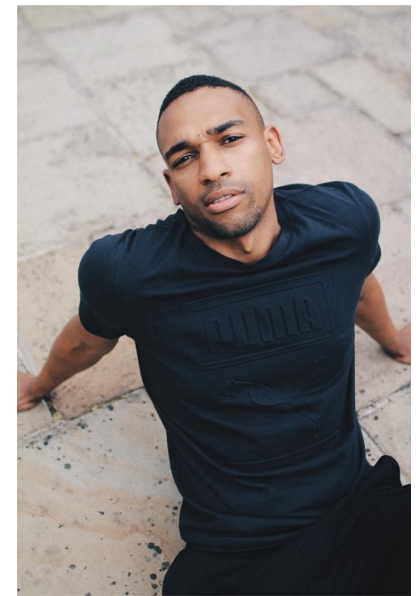

## COHEN

HEIGHT 6'0" CHEST 42" WAIST 32" COLLAR 15.5" SHOE 10 UK  
HAIR BLACK EYES BROWN