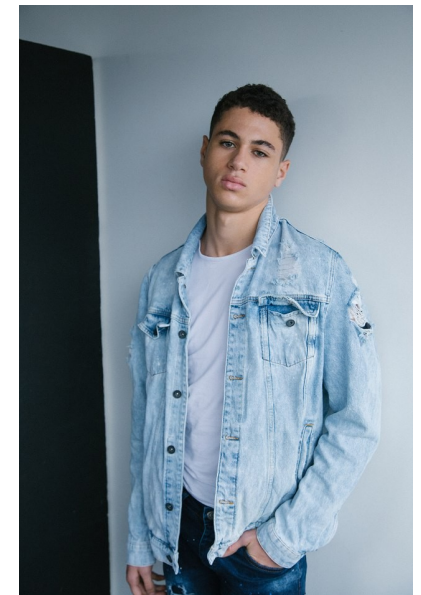

YANNICK

HEIGHT 6'2.5" SHOE 9.5 UK HAIR DARK BROWN EYES GREEN

PROFILE

MODEL MANAGEMENT LTD

Profile Model Management - 21 Little Portland Street, 1st Floor - LONDON
W1W8BT Tel : +44 20 7836 5282