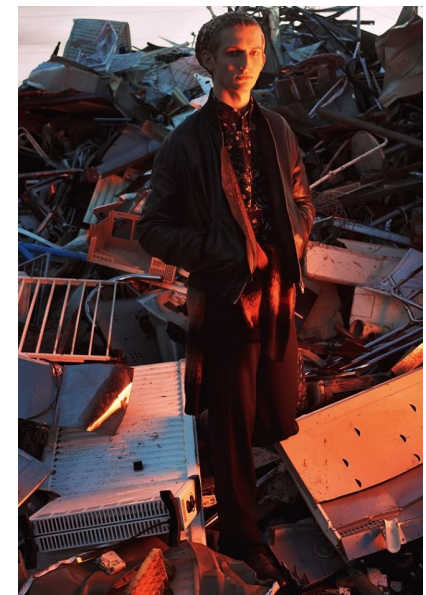

PATRICK DOOLEY

HEIGHT 6'2" CHEST 33" WAIST 30" SHOE 9 UK HAIR BLONDE
EYES BLUE

PROFILE MODELS