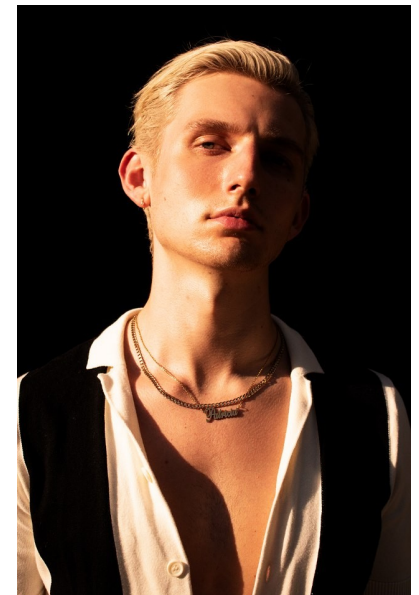

PATRICK DOOLEY

HEIGHT 6'2" CHEST 33" WAIST 30" SHOE 9 UK HAIR BLONDE
EYES BLUE

PROFILE MODELS