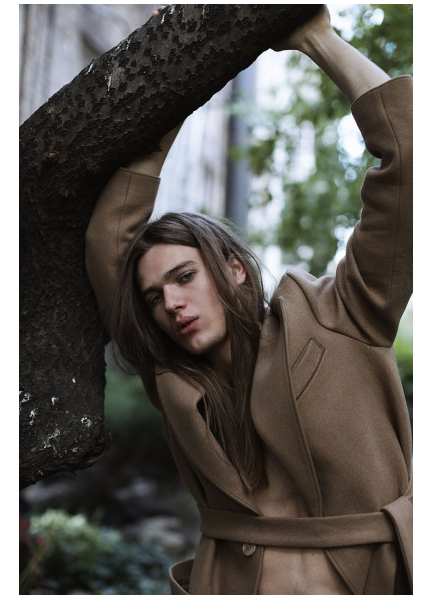

BEN C

HEIGHT 6'1.5" WAIST 31" SHOE 9.5 UK HAIR BLONDE
EYES BLUE/GREY

PROFILE
MODEL MANAGEMENT LTD

Profile Model Management - 21 Little Portland Street, 1st Floor - LONDON W1W8BT
Tel : +44 20 7836 5282