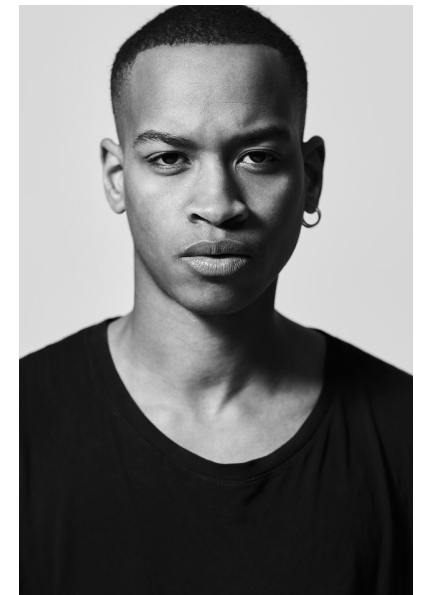

PAMARA .

HEIGHT 6'1.5" CHEST 36" WAIST 28" SHOE 9 UK HAIR BLACK
EYES BROWN

PROFILE MODELS