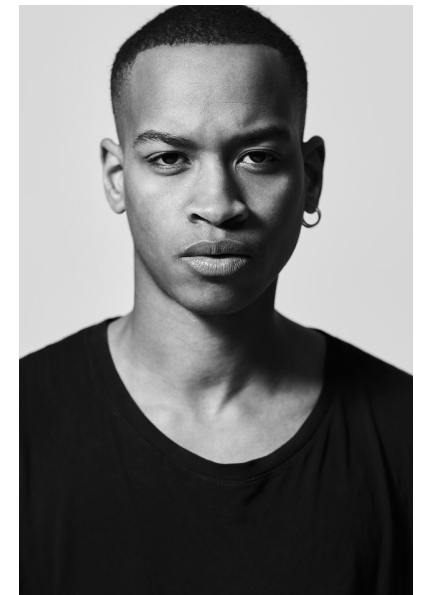

PAMARA .

HEIGHT 6'1.5" CHEST 36" WAIST 28" SHOE 9 UK HAIR BLACK
EYES BROWN

PROFILE

MODEL MANAGEMENT LTD

Profile Model Management - 21 Little Portland Street, 1st Floor - LONDON

W1W8BT Tel : +44 20 7836 5282