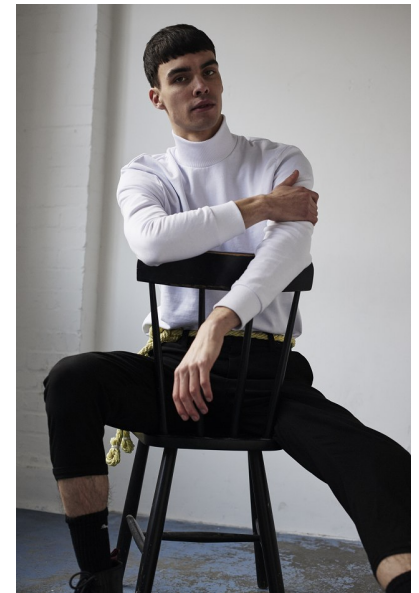

## ADAM

HEIGHT 6'2.5" WAIST 30" SHOE 9.5 UK HAIR DARK BROWN  
EYES GREEN