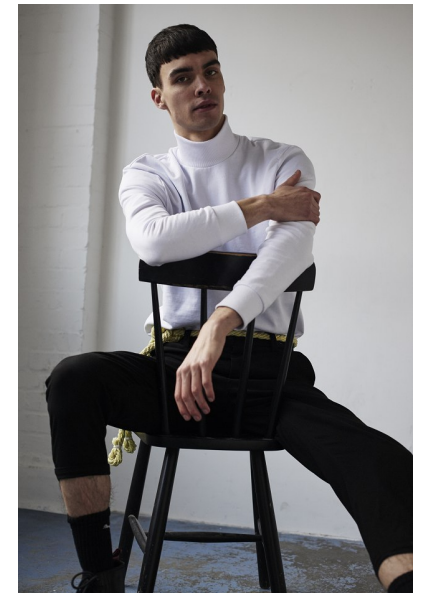

## ADAM

HEIGHT 6'2.5" WAIST 30" SHOE 9.5 UK HAIR DARK BROWN  
EYES GREEN