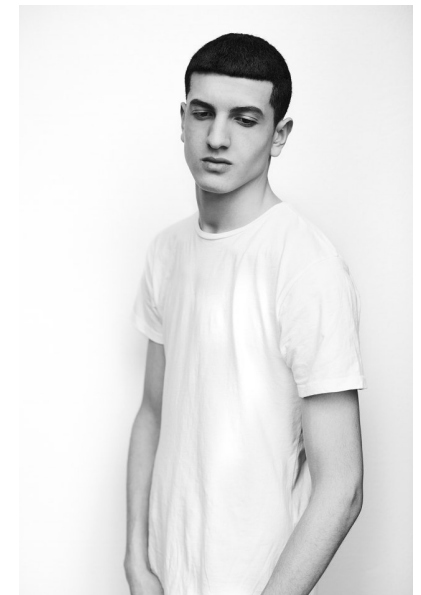

MOSTAFA

HEIGHT 6'2" CHEST 37" WAIST 28" SHOE 9 UK HAIR BLACK  
EYES BROWN

PROFILE MODELS