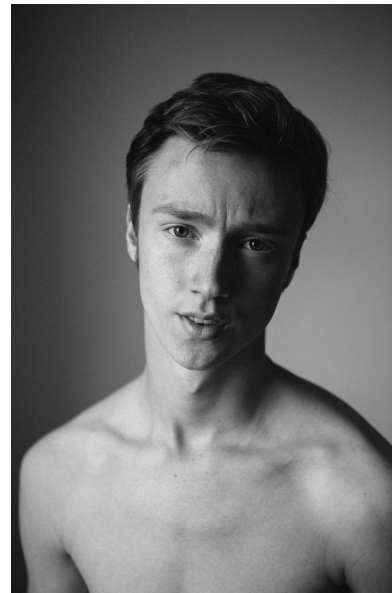

SAM

HEIGHT 6'2" CHEST 34" WAIST 27" SHOE 9.5 UK HAIR BROWN  
EYES GREEN