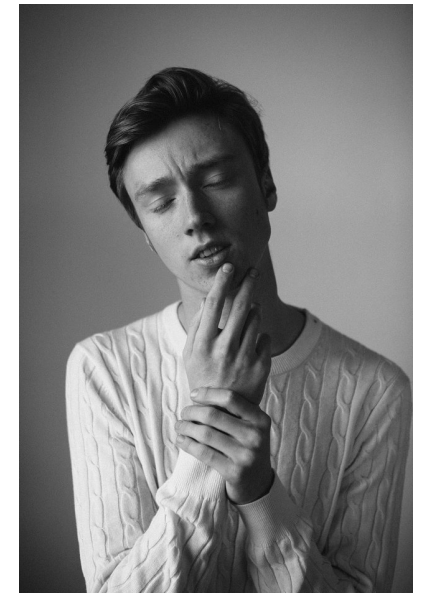

SAM

HEIGHT 6'2" CHEST 34" WAIST 27" SHOE 9.5 UK HAIR BROWN  
EYES GREEN