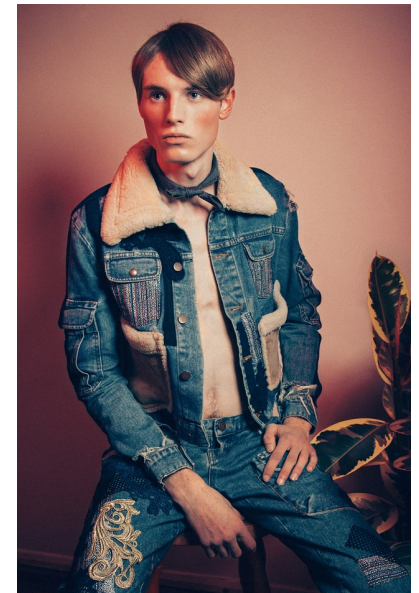

DANIEL

HEIGHT 6'2.5" WAIST 28" SHOE 9.5 UK HAIR BLONDE EYES BLUE

PROFILE

MODEL MANAGEMENT LTD

Profile Model Management - 21 Little Portland Street, 1st Floor - LONDON

W1W8BT Tel : +44 20 7836 5282