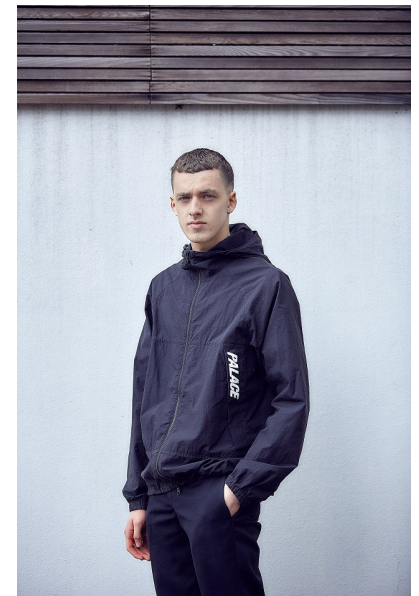

ALFIE KERSHAW

HEIGHT 6'1" WAIST 30" SHOE 9 UK HAIR LIGHT BROWN EYES BLUE