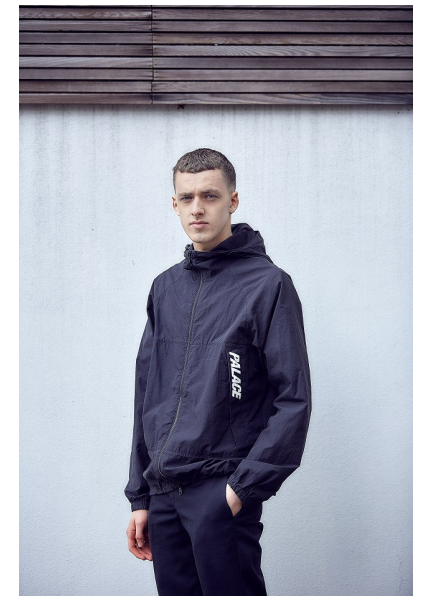

ALFIE KERSHAW

HEIGHT 6'1" WAIST 30" SHOE 9 UK HAIR LIGHT BROWN EYES BLUE

PROFILE
MODEL MANAGEMENT LTD

Profile Model Management - 21 Little Portland Street, 1st Floor - LONDON
W1W8BT Tel : +44 20 7836 5282