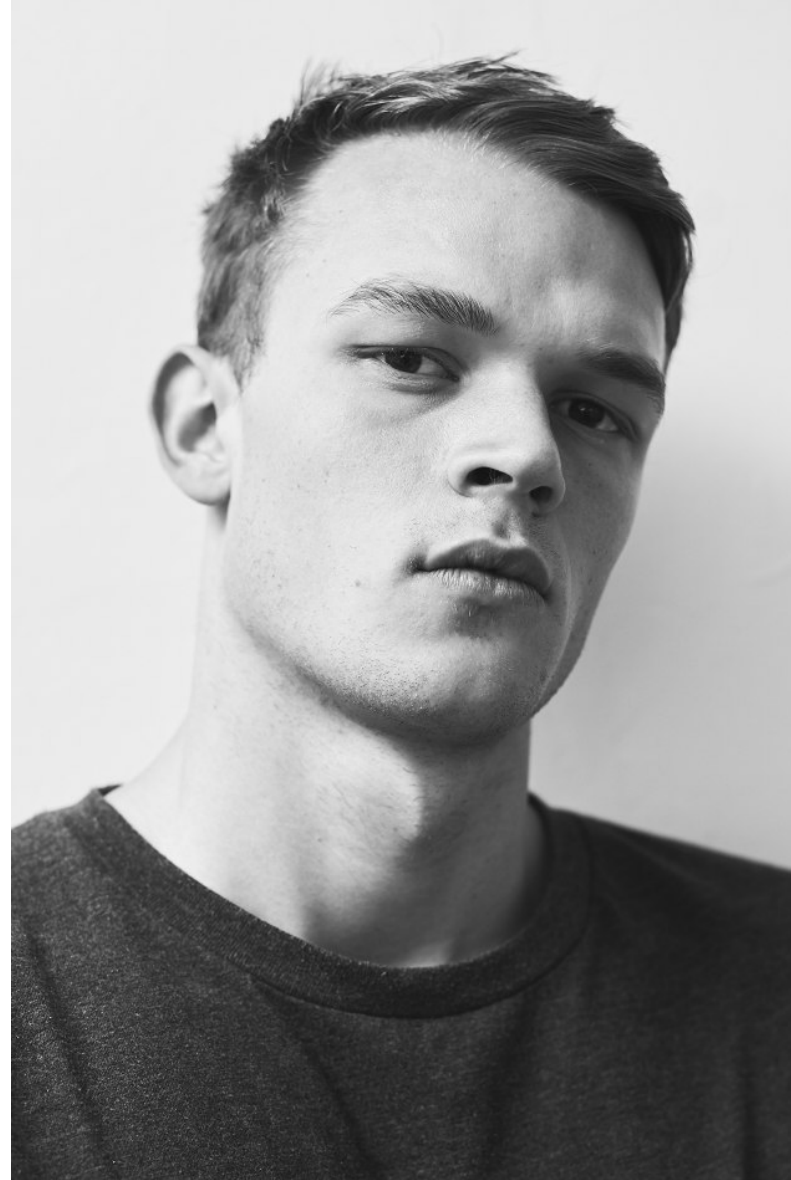

PROFILE

MODEL MANAGEMENT LTD

CHRISTOPHER

HEIGHT 6'1" WAIST 30" HAIR BROWN EYES BROWN