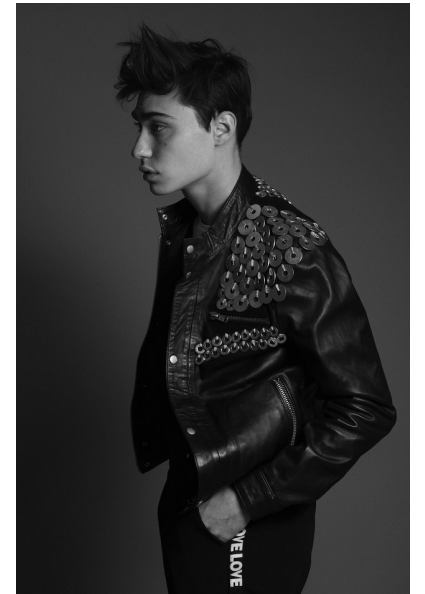

CHARLIE

HEIGHT 6'0" CHEST 36.5" WAIST 29" SHOE 11 UK HAIR AUBURN
RED EYES BLUE

PROFILE
MODEL MANAGEMENT LTD

Profile Model Management - 21 Little Portland Street, 1st Floor - LONDON
W1W8BT Tel : +44 20 7836 5282